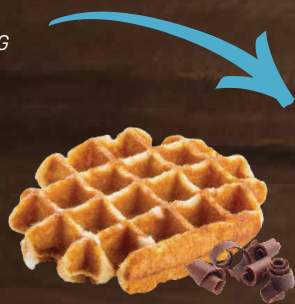

MUNCHIES & SWEETS

- TOASTED SANDWICH 3,5
  CHEESE ✓ / HAM AND CHEESE
- BELGIAN WAFFLE * 4
  WITH CHOCOLATE TOPPING
- CHOCOLATE BAR 1,7
- HARIBO 2
- DUTCH COOKIE 1,7
- CRISPS 2,5
  VARIOUS FLAVOURS

1. ** Treat yourself!*
2. **ADD A TOPPING**
3. WHIPPED CREAM 0,8
   - VANILLA ICE CREAM 1,2